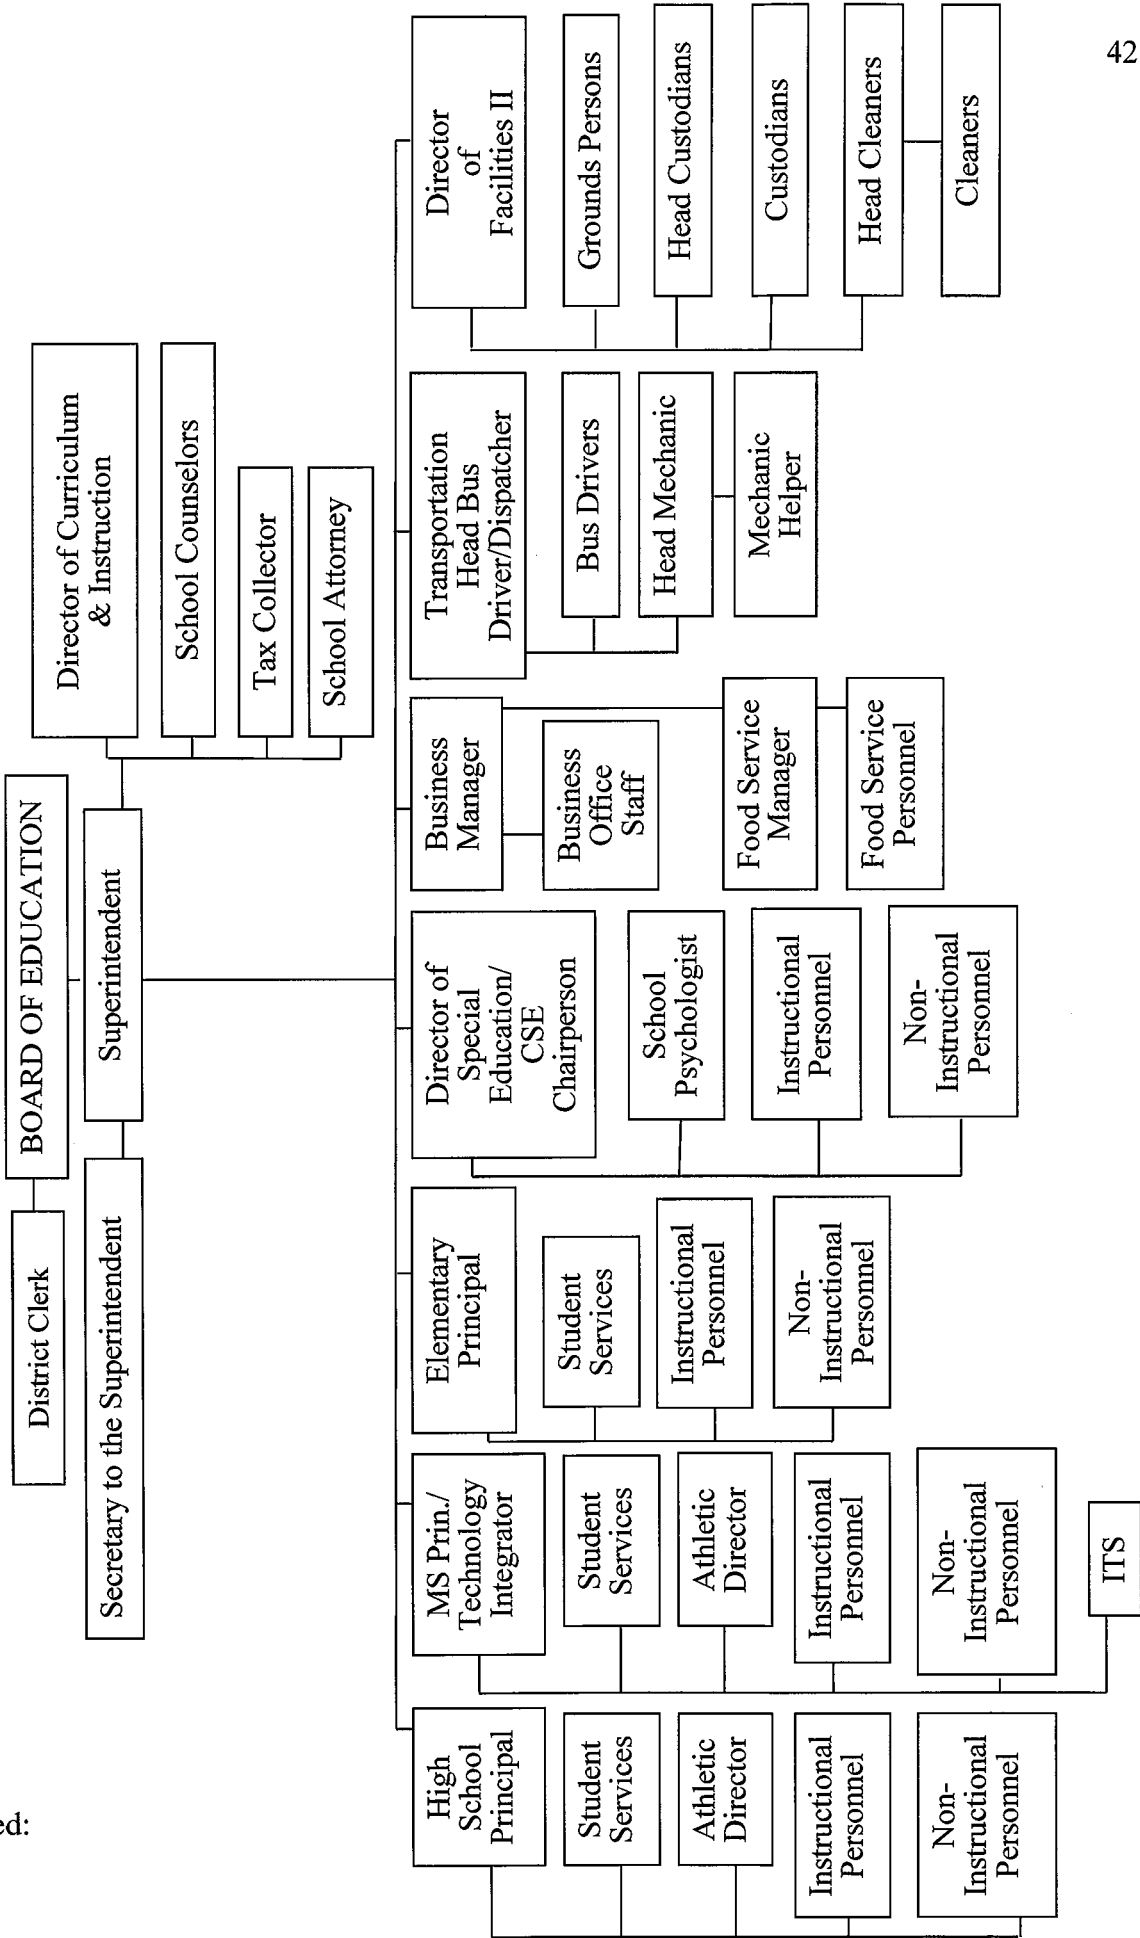

**CATTARAUGUS-LITTLE VALLEY CENTRAL SCHOOL DISTRICT
ORGANIZATIONAL CHART**

Adopted: